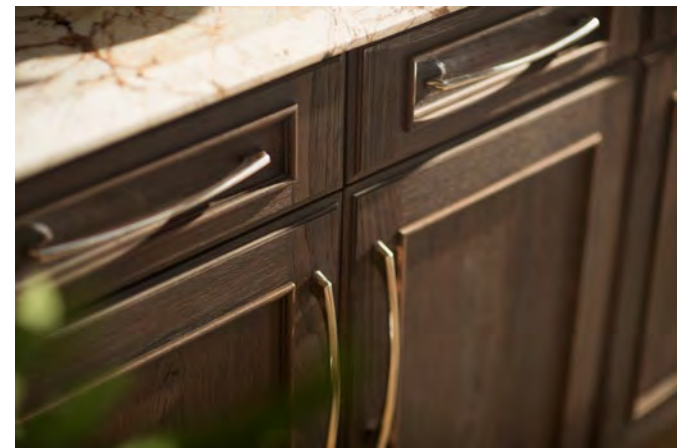

STORE, SEAR AND CHILL.