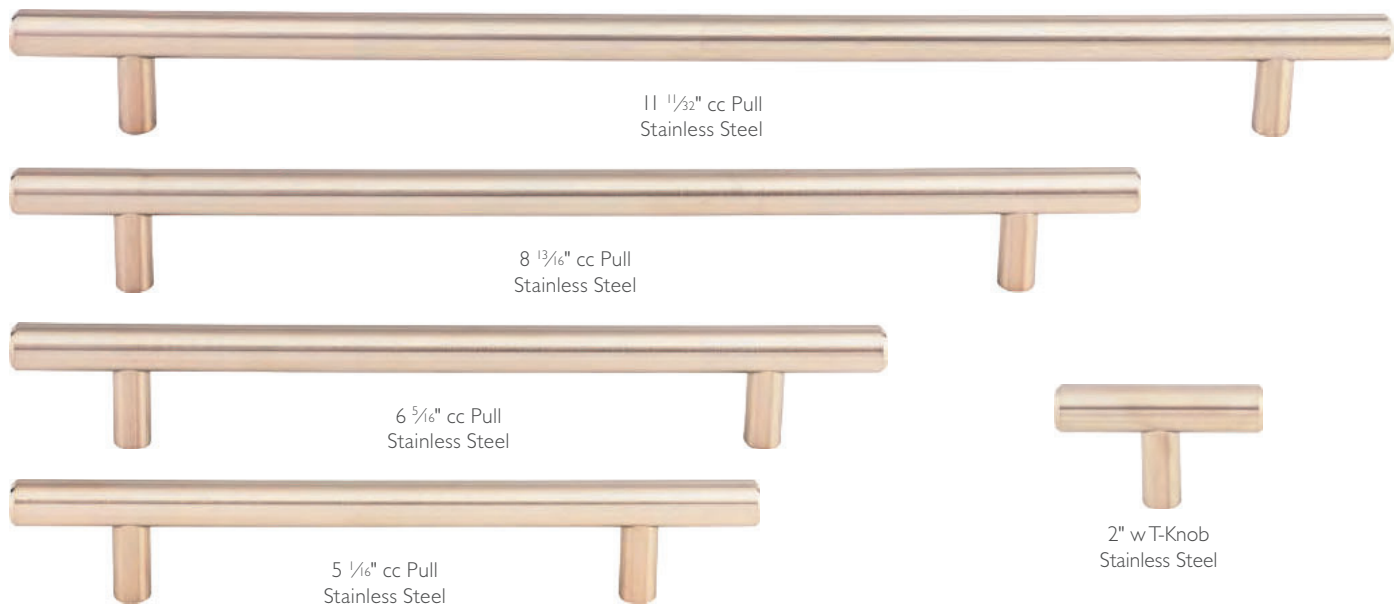

SS304 Stainless Steel Collection

SOLID BAR PULLS & T-KNOB

STAINLESS STEEL	
2" w T-Knob - 1/2" D	SS1
3" cc Pull - 1/2" D	SS2
3 3/4" cc Pull - 1/2" D	SS3
5 1/16" cc Pull - 1/2" D	SS4
6 5/16" cc Pull - 1/2" D	SS5
8 13/16" cc Pull - 1/2" D	SS6
11 1/32" cc Pull - 1/2" D	SS7
16 3/8" cc Pull - 1/2" D	SS8
18 7/8" cc Pull - 1/2" D	SS9
26 15/32" cc Pull - 1/2" D	SS10
30 1/4" cc Pull - 1/2" D	SS11
37 3/16" cc Pull - 1/2" D	SS12

HOLLOW BAR PULLS

STAINLESS STEEL	
3" cc Pull - 1/2" D	SSH1
3 3/4" cc Pull - 1/2" D	SSH2
5 1/16" cc Pull - 1/2" D	SSH3
6 5/16" cc Pull - 1/2" D	SSH4
8 13/16" cc Pull - 1/2" D	SSH5
11 1/32" cc Pull - 3/16" D	SSH6
16 3/8" cc Pull - 1/16" D	SSH7
18 7/8" cc Pull - 1/16" D	SSH8
25 3/16" cc - 1/16" D	SSH9
30 1/16" cc - 1/16" D	SSH10
37 3/16" cc - 1/16" D	SSH11

KNOBS

STAINLESS STEEL	
1" D Ball	SS18
1 1/2" Flat Round	SS19
5/8" D Round Top Indent	SS20
1 3/16" D Round Top Indent	SS21
1" D Round Top Indent	SS22
5/8" cc Square	SS37
1" L Sanctuary Square	TK32SS