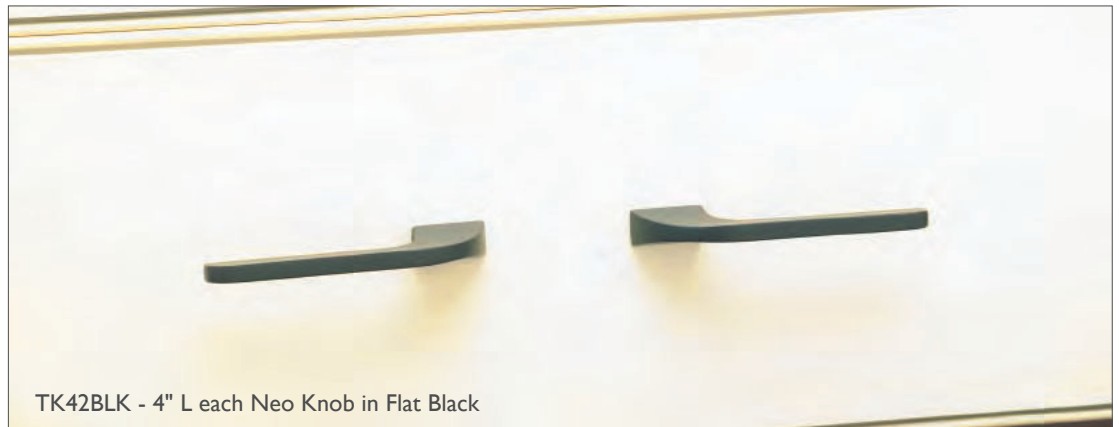

TK42BLK - 4" L each Neo Knob in Flat Black

NEO KNOBS & PULLS

	FLAT BLACK	BRUSHED SATIN NICKEL	GERMAN BRONZE	OIL RUBBED BRONZE	POLISHED CHROME	POLISHED NICKEL	PEWTER ANTIQUE	TUSCAN BRONZE
¾" Thumb Knob	TK52BLK	TK52BSN	TK52GBZ	TK52ORB	TK52PC	TK52PN	TK52PTA	TK52TB
4" L each Neo Knob	TK42BLK*	TK42BSN*	TK42GBZ*	TK42ORB*	TK42PC*	TK42PN*	TK42PTA*	TK42TB*
3" cc Center Pull	–	TK43BSN*	TK43GBZ*	TK43ORB*	–	–	TK43PTA*	TK43TB*
3" cc Pull	TK44BLK	TK44BSN	TK44GBZ	TK44ORB	TK44PC	TK44PN	TK44PTA	TK44TB
6" cc Pull	TK45BLK	TK45BSN	TK45GBZ	TK45ORB	TK45PC	TK45PN	TK45PTA	TK45TB
12" cc Pull	TK46BLK	TK46BSN	TK46GBZ	TK46ORB	TK46PC	TK46PN	TK46PTA	TK46TB
12" cc Appliance Pull	TK47BLK	TK47BSN	TK47GBZ	TK47ORB	TK47PC	TK47PN	TK47PTA	TK47TB