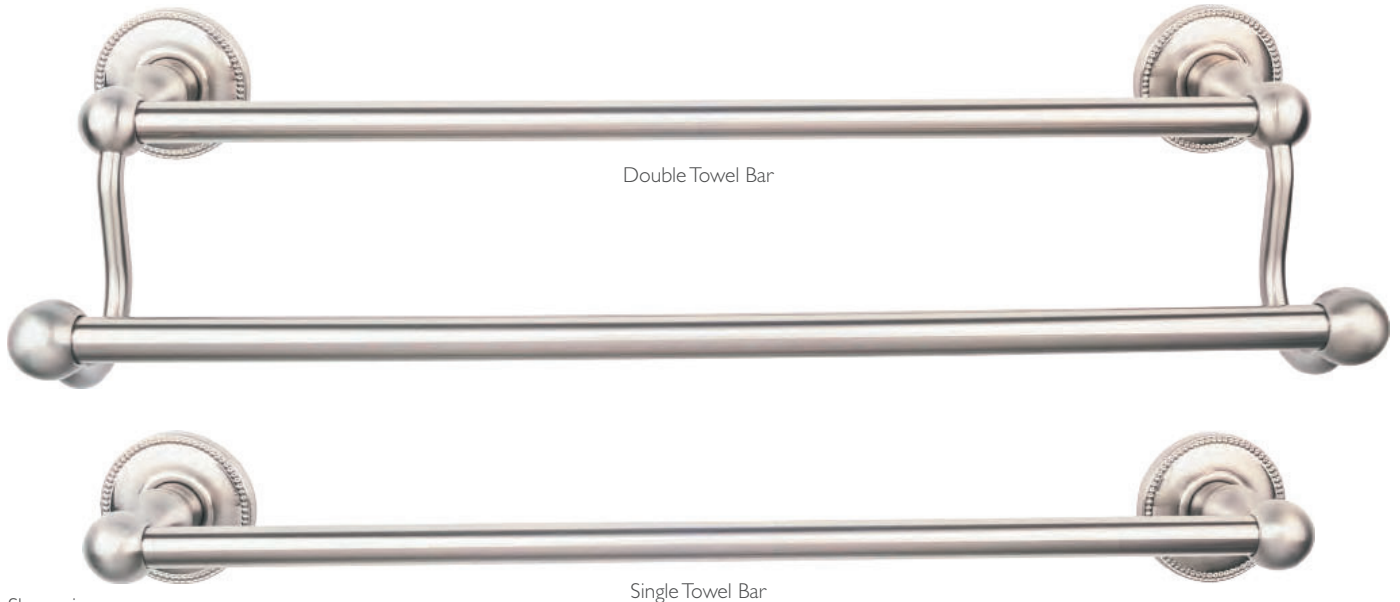

# Edwardian Bath Collection

Double Towel Bar

Single Towel Bar

Shown in  
Oil Rubbed Bronze

Double Hook

Tissue Holder

Tissue Hook

Towel Ring

## HEX

	ANTIQU PEWTER	BRUSHED SATIN NICKEL	GERMAN BRONZE	OIL RUBBED BRONZE	POLISHED CHROME
18" Double Bar	ED7APB	ED7BSNB	ED7GBZB	ED7ORBB	ED7PCB
18" Single Bar	ED6APB	ED6BSNB	ED6GBZB	ED6ORBB	ED6PCB
24" Double Bar	ED9APB	ED9BSNB	ED9GBZB	ED9ORBB	ED9PCB
24" Single Bar	ED8APB	ED8BSNB	ED8GBZB	ED8ORBB	ED8PCB
30" Double Bar	ED11APB	ED11BSNB	ED11GBZB	ED11ORBB	ED11PCB
30" Single Bar	ED10APB	ED10BSNB	ED10GBZB	ED10ORBB	ED10PCB
Double Hook	ED2APB	ED2BSNB	ED2GBZB	ED2ORBB	ED2PCB
Tissue Holder	ED3APB	ED3BSNB	ED3GBZB	ED3ORBB	ED3PCB
Tissue Hook	ED4APB	ED4BSNB	ED4GBZB	ED4ORBB	ED4PCB
Towel Ring	ED5APB	ED5BSNB	ED5GBZB	ED5ORBB	ED5PCB

# Edwardian Bath Collection

Double Towel Bar

Single Towel Bar

Shown in  
Brushed Satin Nickel

Double Hook

Tissue Holder

Tissue Hook

Towel Ring

## BEADED

	ANTIQUPEWTER	BRUSHED SATIN NICKEL	GERMAN BRONZE	OIL RUBBED BRONZE	POLISHED CHROME
18" Double Bar	ED7APA	ED7BSNA	ED7GBZA	ED7ORBA	ED7PCA
18" Single Bar	ED6APA	ED6BSNA	ED6GBZA	ED6ORBA	ED6PCA
24" Double Bar	ED9APA	ED9BSNA	ED9GBZA	ED9ORBA	ED9PCA
24" Single Bar	ED8APA	ED8BSNA	ED8GBZA	ED8ORBA	ED8PCA
30" Double Bar	ED11APA	ED11BSNA	ED11GBZA	ED11ORBA	ED11PCA
30" Single Bar	ED10APA	ED10BSNA	ED10GBZA	ED10ORBA	ED10PCA
Double Hook	ED2APA	ED2BSNA	ED2GBZA	ED2ORBA	ED2PCA
Tissue Holder	ED3APA	ED3BSNA	ED3GBZA	ED3ORBA	ED3PCA
Tissue Hook	ED4APA	ED4BSNA	ED4GBZA	ED4ORBA	ED4PCA
Towel Ring	ED5APA	ED5BSNA	ED5GBZA	ED5ORBA	ED5PCA