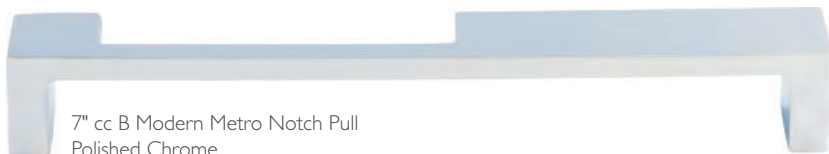

7" cc A Modern Metro Notch Pull  
Flat Black

5" cc A Modern Metro Notch Pull  
Brushed Satin Nickel

9" cc B Modern Metro Notch Pull  
Flat Black

7" cc B Modern Metro Notch Pull  
Polished Chrome

5" cc B Modern Metro Notch Pull  
Tuscan Bronze