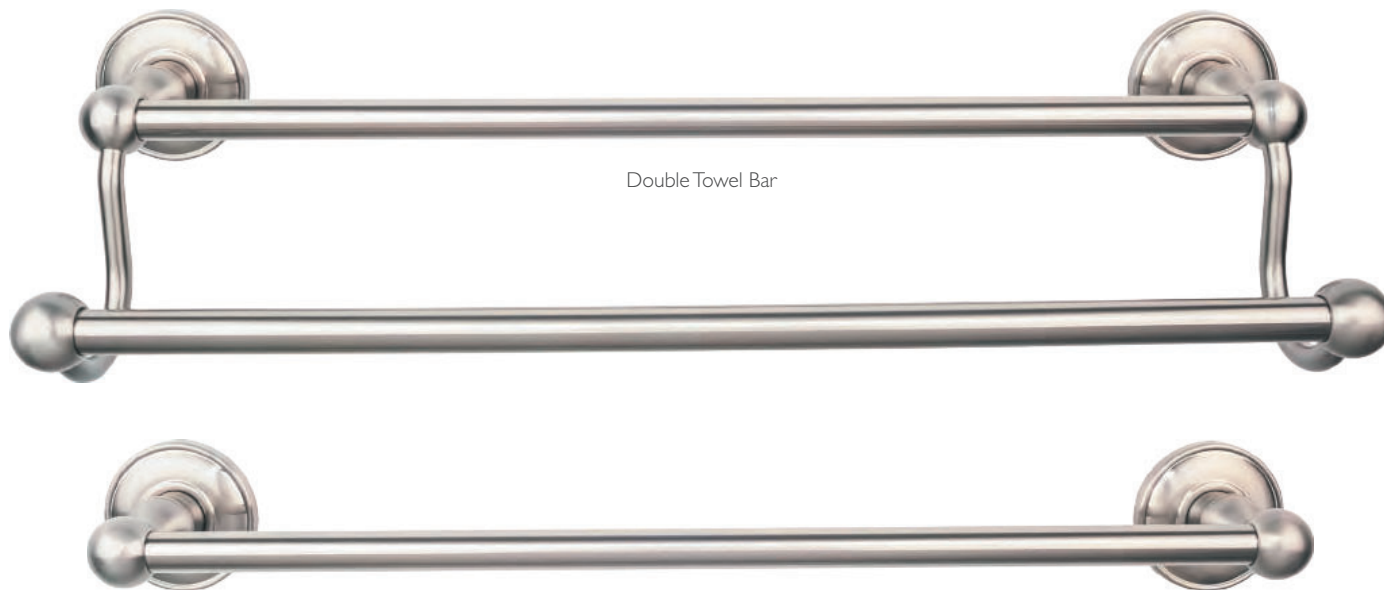

## AQUA BATH

	BRUSHED BRONZE	BRUSHED SATIN NICKEL	POLISHED CHROME	POLISHED NICKEL
18" Double Bar	AQ7BB	AQ7BSN	AQ7PC	AQ7PN
18" Single Bar	AQ6BB	AQ6BSN	AQ6PC	AQ6PN
24" Double Bar	AQ9BB	AQ9BSN	AQ9PC	AQ9PN
24" Single Bar	AQ8BB	AQ8BSN	AQ8PC	AQ8PN
30" Double Bar	AQ11BB	AQ11BSN	AQ11PC	AQ11PN
30" Single Bar	AQ10BB	AQ10BSN	AQ10PC	AQ10PN
Single Hook	AQ1BB	AQ1BSN	AQ1PC	AQ1PN
Tissue Holder	AQ3BB	AQ3BSN	AQ3PC	AQ3PN
Tissue Hook	AQ4BB	AQ4BSN	AQ4PC	AQ4PN
Towel Ring	AQ5BB	AQ5BSN	AQ5PC	AQ5PN

# Edwardian Collection

Double Towel Bar

Single Towel Bar

Shown in  
Brushed Satin Nickel

Double Hook

Tissue Holder

Tissue Hook

Towel Ring

## SMOOTH

	ANTIQUPE PEWTER	BRUSHED SATIN NICKEL	GERMAN BRONZE	OIL RUBBED BRONZE	POLISHED CHROME
18" Double Bar	ED7APD	ED7BSND	ED7GBZD	ED7ORBD	ED7PCD
18" Single Bar	ED6APD	ED6BSND	ED6GBZD	ED6ORBD	ED6PCD
24" Double Bar	ED9APD	ED9BSND	ED9GBZD	ED9ORBD	ED9PCD
24" Single Bar	ED8APD	ED8BSND	ED8GBZD	ED8ORBD	ED8PCD
30" Double Bar	ED11APD	ED11BSND	ED11GBZD	ED11ORBD	ED11PCD
30" Single Bar	ED10APD	ED10BSND	ED10GBZD	ED10ORBD	ED10PCD
Double Hook	ED2APD	ED2BSND	ED2GBZD	ED2ORBD	ED2PCD
Tissue Holder	ED3APD	ED3BSND	ED3GBZD	ED3ORBD	ED3PCD
Tissue Hook	ED4APD	ED4BSND	ED4GBZD	ED4ORBD	ED4PCD
Towel Ring	ED5APD	ED5BSND	ED5GBZD	ED5ORBD	ED5PCD