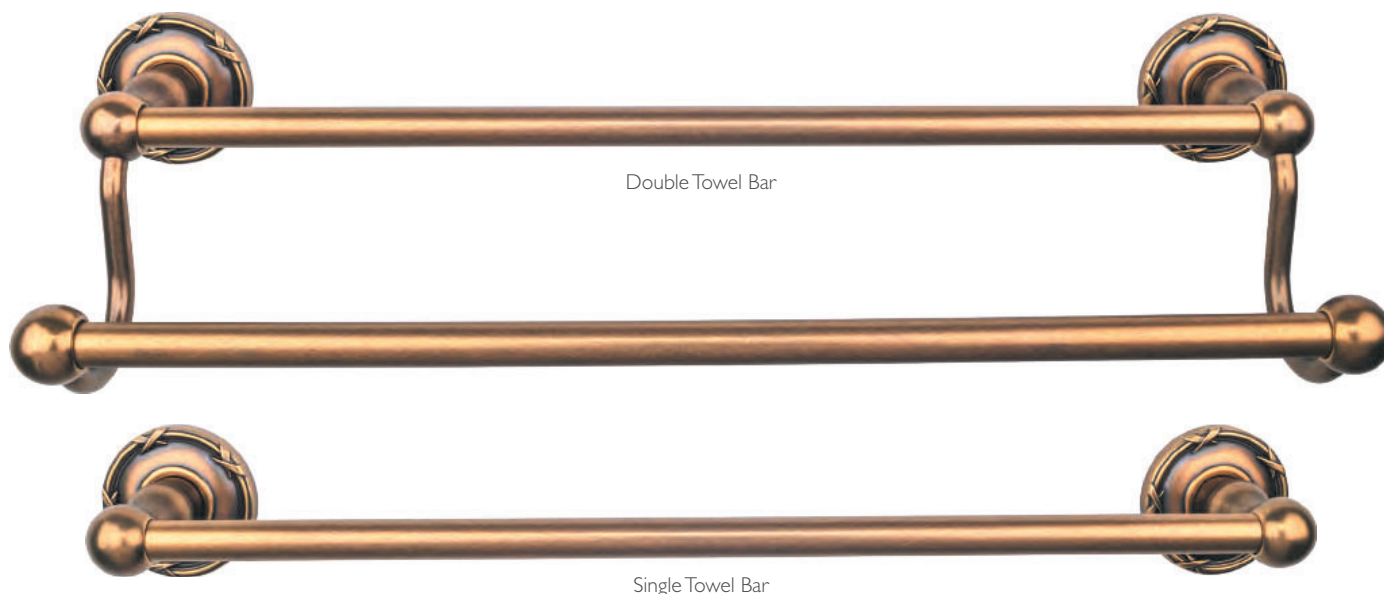

# Edwardian Bath Collection

Double Towel Bar

Single Towel Bar

Shown in  
Brushed Satin Nickel

Double Hook

Tissue Holder

Tissue Hook

Towel Ring

## BEADED

	ANTIQUPEWTER	BRUSHED SATIN NICKEL	GERMAN BRONZE	OIL RUBBED BRONZE	POLISHED CHROME
18" Double Bar	ED7APA	ED7BSNA	ED7GBZA	ED7ORBA	ED7PCA
18" Single Bar	ED6APA	ED6BSNA	ED6GBZA	ED6ORBA	ED6PCA
24" Double Bar	ED9APA	ED9BSNA	ED9GBZA	ED9ORBA	ED9PCA
24" Single Bar	ED8APA	ED8BSNA	ED8GBZA	ED8ORBA	ED8PCA
30" Double Bar	ED11APA	ED11BSNA	ED11GBZA	ED11ORBA	ED11PCA
30" Single Bar	ED10APA	ED10BSNA	ED10GBZA	ED10ORBA	ED10PCA
Double Hook	ED2APA	ED2BSNA	ED2GBZA	ED2ORBA	ED2PCA
Tissue Holder	ED3APA	ED3BSNA	ED3GBZA	ED3ORBA	ED3PCA
Tissue Hook	ED4APA	ED4BSNA	ED4GBZA	ED4ORBA	ED4PCA
Towel Ring	ED5APA	ED5BSNA	ED5GBZA	ED5ORBA	ED5PCA

# Edwardian Bath Collection

Double Towel Bar

Single Towel Bar

Shown in  
German Bronze

Double Hook

Tissue Holder

Tissue Hook

Towel Ring

## RIBBON & REED

	ANTIQUE PEWTER	BRUSHED SATIN NICKEL	GERMAN BRONZE	OIL RUBBED BRONZE	POLISHED CHROME
18" Double Bar	ED7APE	ED7BSNE	ED7GBZE	ED7ORBE	ED7PCE
18" Single Bar	ED6APE	ED6BSNE	ED6GBZE	ED6ORBE	ED6PCE
24" Double Bar	ED9APE	ED9BSNE	ED9GBZE	ED9ORBE	ED9PCE
24" Single Bar	ED8APE	ED8BSNE	ED8GBZE	ED8ORBE	ED8PCE
30" Double Bar	ED11APE	ED11BSNE	ED11GBZE	ED11ORBE	ED11PCE
30" Single Bar	ED10APE	ED10BSNE	ED10GBZE	ED10ORBE	ED10PCE
Double Hook	ED2APE	ED2BSNE	ED2GBZE	ED2ORBE	ED2PCE
Tissue Holder	ED3APE	ED3BSNE	ED3GBZE	ED3ORBE	ED3PCE
Tissue Hook	ED4APE	ED4BSNE	ED4GBZE	ED4ORBE	ED4PCE
Towel Ring	ED5APE	ED5BSNE	ED5GBZE	ED5ORBE	ED5PCE