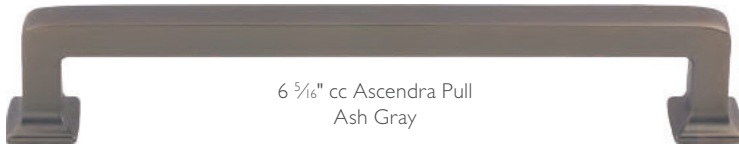

6 5/16" cc Ascendra Pull
Ash Gray