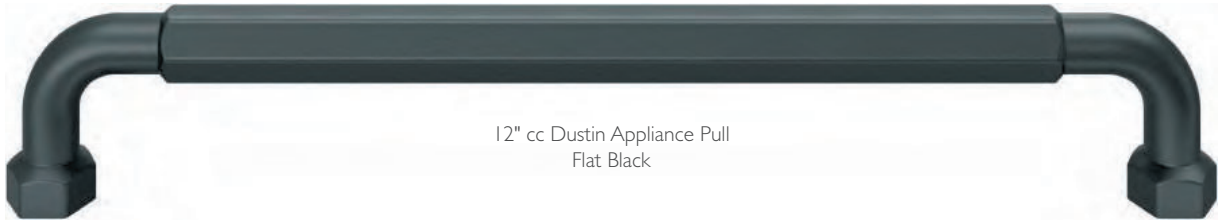

Appliance Pull Collection

12" cc Dustin Appliance Pull
Flat Black