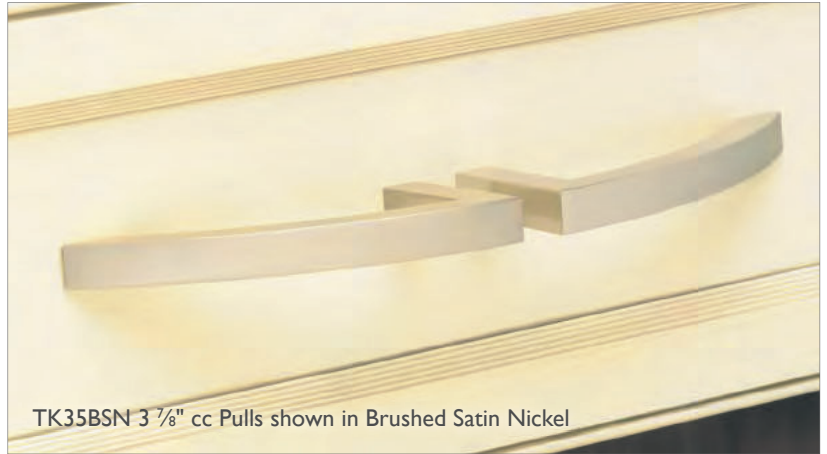

TK35BSN 3 7/8" cc Pulls shown in Brushed Satin Nickel

SLOPED PULL

	FLAT BLACK	BRUSHED SATIN NICKEL	GERMAN BRONZE	OIL RUBBED BRONZE	POLISHED CHROME	POLISHED NICKEL	PEWTER ANTIQUE	TUSCAN BRONZE
3 7/8" cc Pull	TK35BLK*	TK35BSN*	TK35GBZ*	TK35ORB*	TK35PC*	TK35PN*	TK35PTA*	TK35TB*