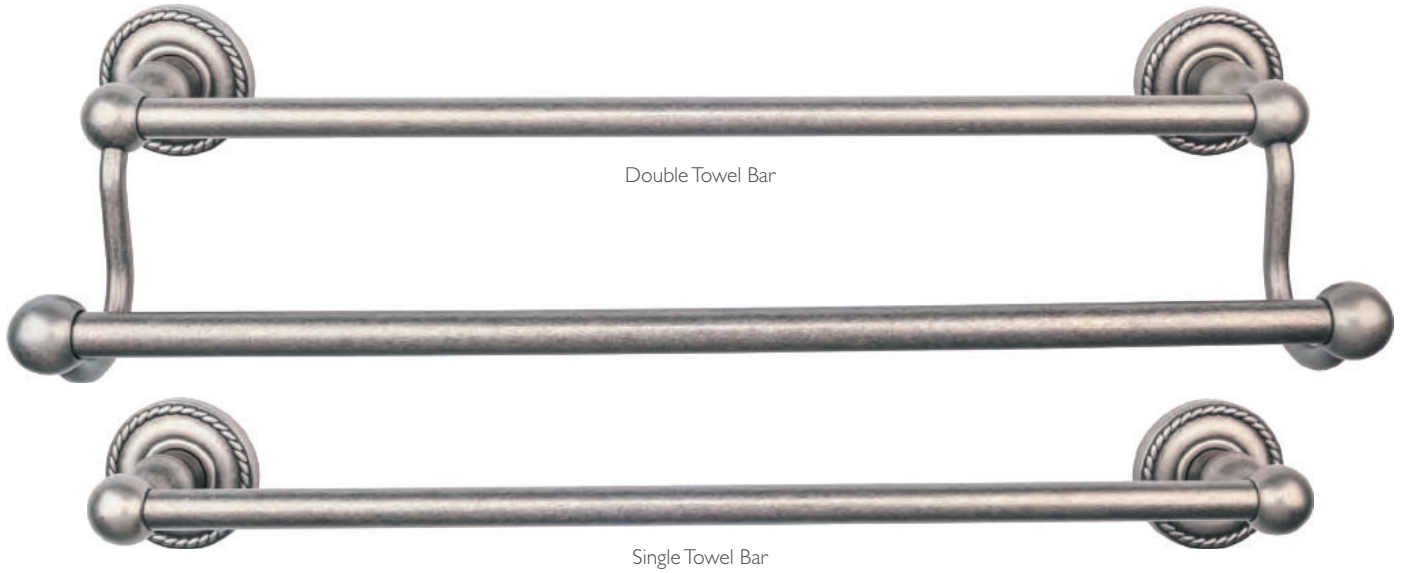

# Edwardian Bath Collection

Double Towel Bar

Single Towel Bar

Shown in  
German Bronze

Double Hook

Tissue Holder

Tissue Hook

Towel Ring

## RIBBON & REED

	ANTIQUE PEWTER	BRUSHED SATIN NICKEL	GERMAN BRONZE	OIL RUBBED BRONZE	POLISHED CHROME
18" Double Bar	ED7APE	ED7BSNE	ED7GBZE	ED7ORBE	ED7PCE
18" Single Bar	ED6APE	ED6BSNE	ED6GBZE	ED6ORBE	ED6PCE
24" Double Bar	ED9APE	ED9BSNE	ED9GBZE	ED9ORBE	ED9PCE
24" Single Bar	ED8APE	ED8BSNE	ED8GBZE	ED8ORBE	ED8PCE
30" Double Bar	ED11APE	ED11BSNE	ED11GBZE	ED11ORBE	ED11PCE
30" Single Bar	ED10APE	ED10BSNE	ED10GBZE	ED10ORBE	ED10PCE
Double Hook	ED2APE	ED2BSNE	ED2GBZE	ED2ORBE	ED2PCE
Tissue Holder	ED3APE	ED3BSNE	ED3GBZE	ED3ORBE	ED3PCE
Tissue Hook	ED4APE	ED4BSNE	ED4GBZE	ED4ORBE	ED4PCE
Towel Ring	ED5APE	ED5BSNE	ED5GBZE	ED5ORBE	ED5PCE

# Edwardian Bath Collection

Shown in  
Antique Pewter

Double Hook

Tissue Holder

Tissue Hook

Towel Ring