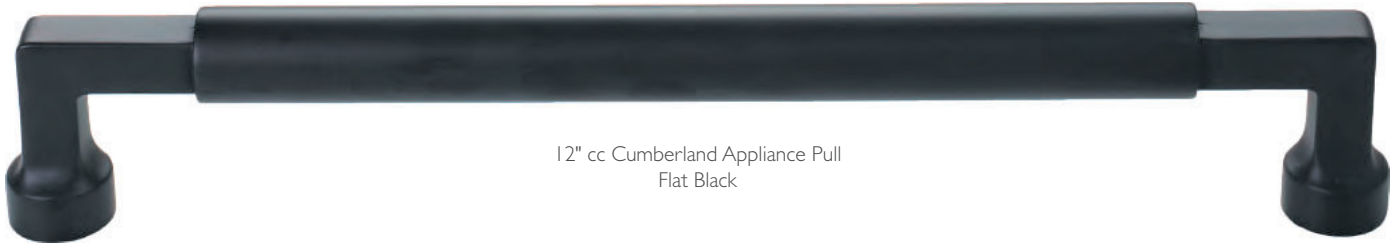

12" cc Cumberland Appliance Pull
Flat Black