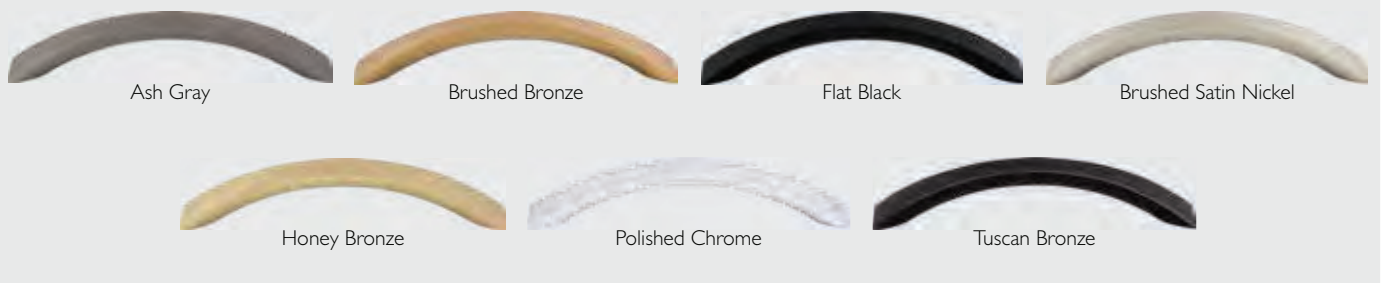

FINISHES

Ash Gray

Brushed Bronze

Flat Black

Brushed Satin Nickel

Honey Bronze

Polished Chrome

Tuscan Bronze