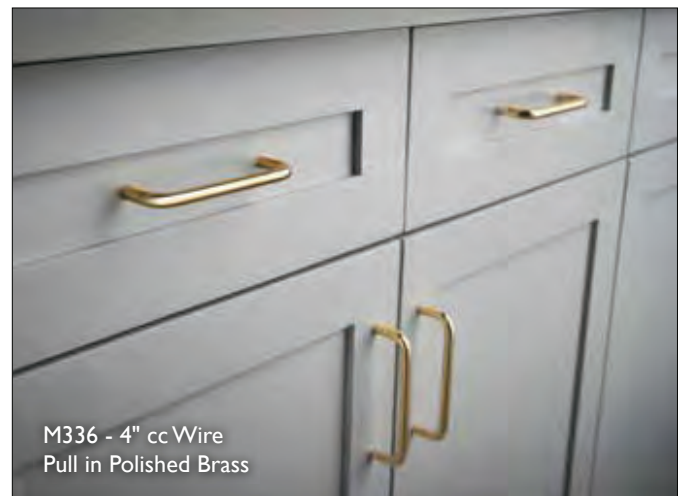

M336 - 4" cc Wire
Pull in Polished Brass

*This item is discontinued – limited stock