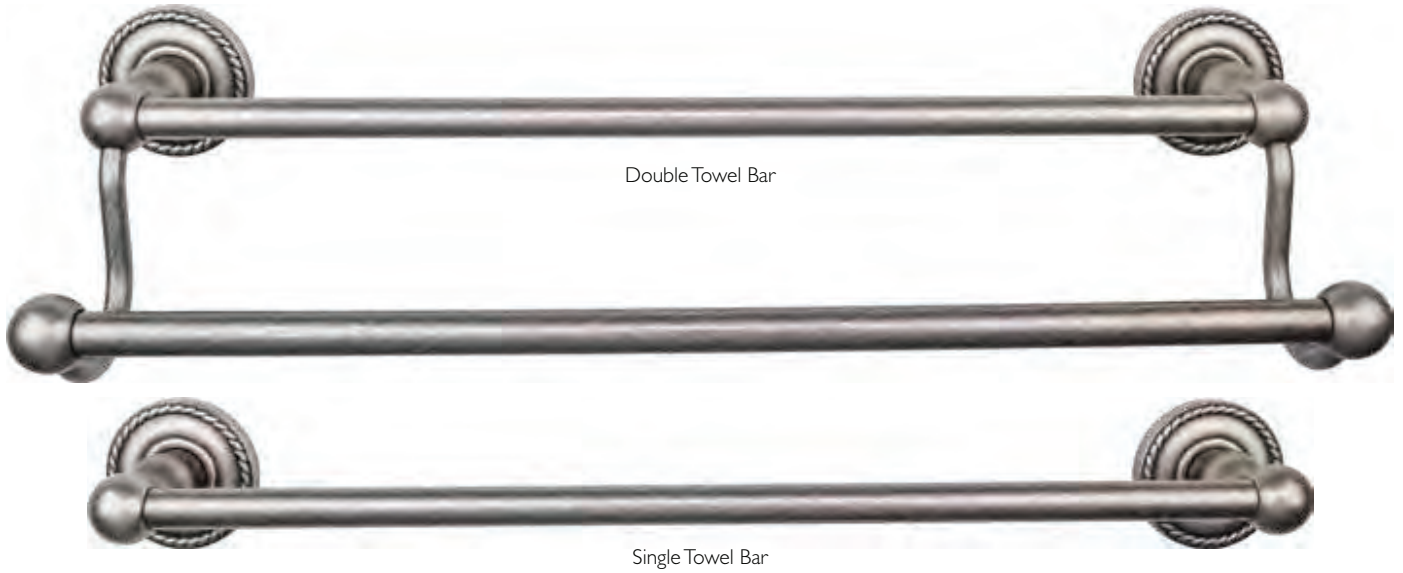

Edwardian Bath Collection

Shown in
Antique Pewter