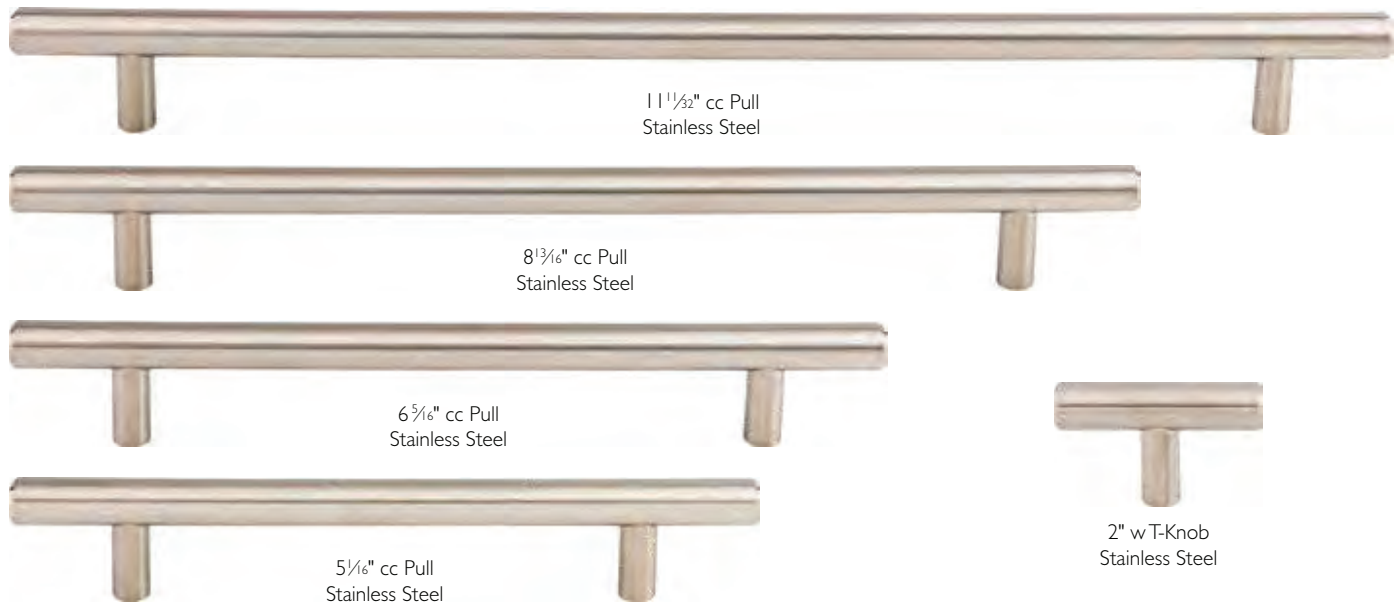

back side cutout

5" cc Tab Pull
Stainless Steel

2" cc Tab Pull
Stainless Steel

SS304 Stainless Steel Collection

SOLID BAR PULLS & T-KNOB

STAINLESS STEEL	
2" w T-Knob - 1/2" D	SS1
3" cc Pull - 1/2" D	SS2
3 3/4" cc Pull - 1/2" D	SS3
5 1/8" cc Pull - 1/2" D	SS4
6 5/16" cc Pull - 1/2" D	SS5
8 13/16" cc Pull - 1/2" D	SS6
11 11/32" cc Pull - 1/2" D	SS7
16 3/8" cc Pull - 1/2" D	SS8
18 7/8" cc Pull - 1/2" D	SS9
26 15/32" cc Pull - 1/2" D	SS10
30 1/4" cc Pull - 1/2" D	SS11
37 3/16" cc Pull - 1/2" D	SS12