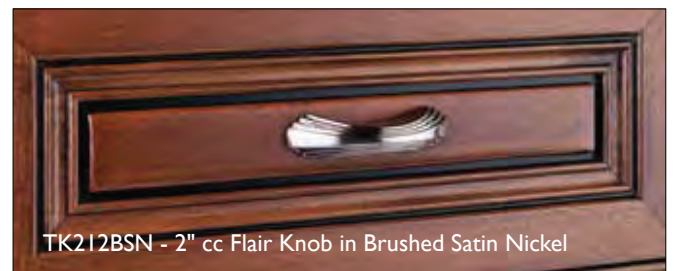

2" cc Sydney Harbour Flair Knob
Polished Chrome

TK212BSN - 2" cc Flair Knob in Brushed Satin Nickel

SYDNEY HARBOUR KNOBS & PULLS

US Patents D680,412; D679,568; D679,569

	BRUSHED SATIN NICKEL	POLISHED CHROME	POLISHED NICKEL	PEWTER ANTIQUÉ	SABLE	UMBRIO
2" cc Flair Knob	TK212BSN	TK212PC	TK212PN	TK212PTA	TK212SAB	TK212UM
5" cc Flair Pull	TK213BSN	TK213PC	TK213PN	TK213PTA	TK213SAB	TK213UM
5" cc Thin Pull	TK216BSN	TK216PC	TK216PN	TK216PTA	TK216SAB	TK216UM
9" cc Flair Pull	TK214BSN	TK214PC	TK214PN	TK214PTA	TK214SAB	TK214UM
12" cc Appliance Pull	TK215BSN	TK215PC	TK215PN	TK215PTA	TK215SAB	TK215UM