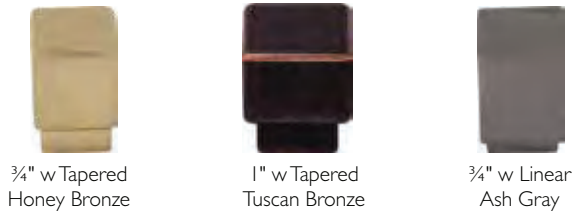

Sanctuary® Collection

KNOBS

	ASH GRAY	ALU-MINUM	FLAT BLACK	BRUSHED SATIN NICKEL	HONEY BRONZE	GERMAN BRONZE	OIL RUBBED BRONZE	POLISHED CHROME	POLISHED NICKEL	PEWTER ANTIQUE	STAINLESS STEEL	TUSCAN BRONZE
3/4" w Tapered	TK31AG	–	TK31BLK	TK31BSN	TK31HB	TK31GBZ	TK31ORB	TK31PC	TK31PN	TK31PTA	–	TK31TB
1" w Tapered	TK32AG	TK32ALU	TK32BLK	TK32BSN	TK32HB	TK32GBZ	TK32ORB	TK32PC	TK32PN	TK32PTA	TK32SS	TK32TB
3/4" w Linear	TK33AG	–	TK33BLK	TK33BSN	TK33HB	TK33GBZ	TK33ORB	TK33PC	TK33PN	TK33PTA	–	TK33TB