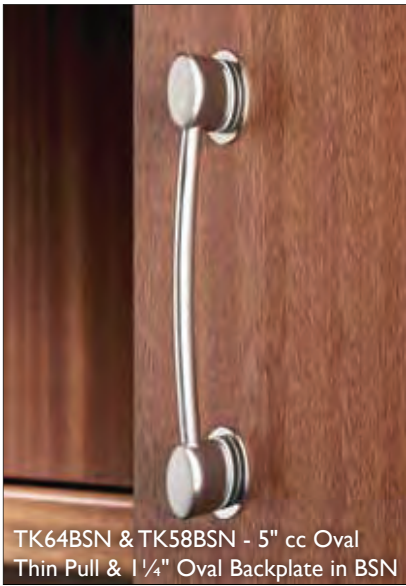

TK5BLK & TK1BLK -
8" cc Arched Pull &
1 1/2" | Knob in Flat Black

Sanctuary® Collection

12" cc Oval Appliance Pull
Brushed Satin Nickel

12" cc Oval Thin Pull
Tuscan Bronze

TK64BSN & TK58BSN - 5" cc Oval
Thin Pull & 1/4" Oval Backplate in BSN