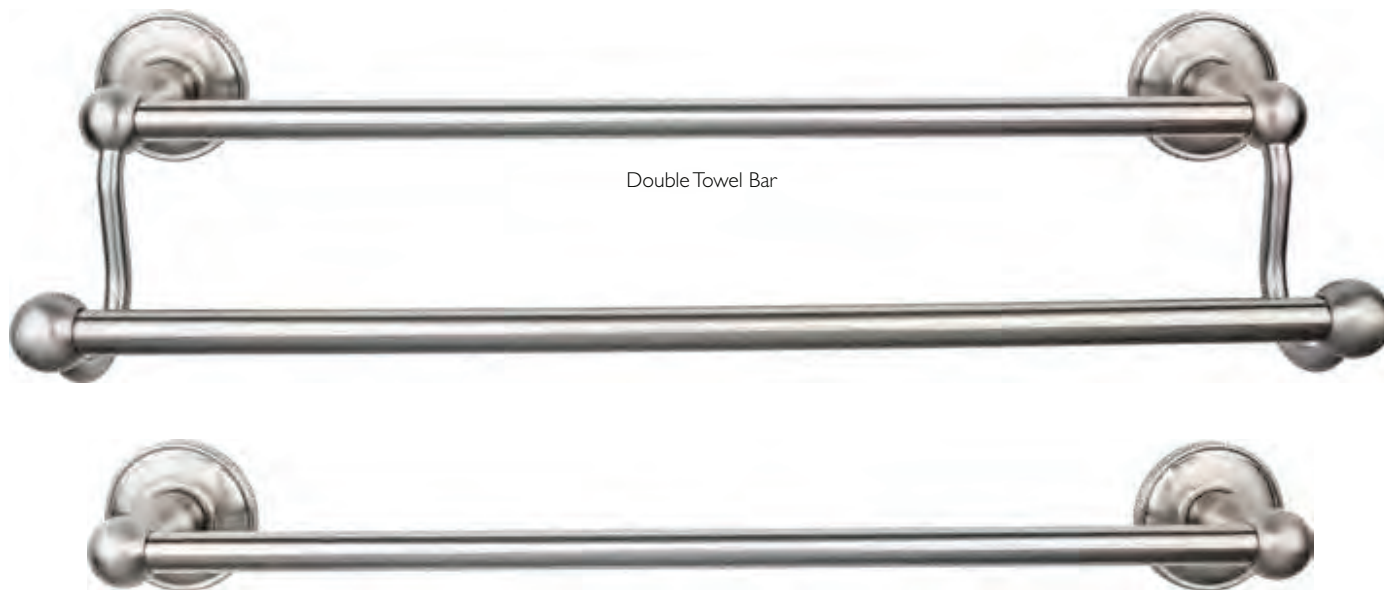

Tissue Hook
Polished Nickel

Towel Ring
Brushed Satin Nickel

AQUA BATH

	BRUSHED BRONZE	BRUSHED SATIN NICKEL	POLISHED CHROME	POLISHED NICKEL
18" Double Bar	AQ7BB	AQ7BSN	AQ7PC	AQ7PN
18" Single Bar	AQ6BB	AQ6BSN	AQ6PC	AQ6PN
24" Double Bar	AQ9BB	AQ9BSN	AQ9PC	AQ9PN
24" Single Bar	AQ8BB	AQ8BSN	AQ8PC	AQ8PN
30" Double Bar	AQ11BB	AQ11BSN	AQ11PC	AQ11PN
30" Single Bar	AQ10BB	AQ10BSN	AQ10PC	AQ10PN
Single Hook	AQ1BB	AQ1BSN	AQ1PC	AQ1PN
Tissue Holder	AQ3BB	AQ3BSN	AQ3PC	AQ3PN
Tissue Hook	AQ4BB	AQ4BSN	AQ4PC	AQ4PN
Towel Ring	AQ5BB	AQ5BSN	AQ5PC	AQ5PN

FINISHES AVAILABLE

BB
BRUSHED
BRONZE

BSN
BRUSHED
SATIN NICKEL

PC
POLISHED
CHROME

PN
POLISHED
NICKEL

Edwardian Collection

Double Towel Bar

Single Towel Bar

Shown in
Brushed Satin Nickel

Double Hook

Tissue Holder

Tissue Hook

Towel Ring

SMOOTH

	ANTIQUE PEWTER	BRUSHED SATIN NICKEL	GERMAN BRONZE	OIL RUBBED BRONZE	POLISHED CHROME
18" Double Bar	ED7APD	ED7BSND	ED7GBZD	ED7ORBD	ED7PCD
18" Single Bar	ED6APD	ED6BSND	ED6GBZD	ED6ORBD	ED6PCD
24" Double Bar	ED9APD	ED9BSND	ED9GBZD	ED9ORBD	ED9PCD
24" Single Bar	ED8APD	ED8BSND	ED8GBZD	ED8ORBD	ED8PCD
30" Double Bar	ED11APD	ED11BSND	ED11GBZD	ED11ORBD	ED11PCD
30" Single Bar	ED10APD	ED10BSND	ED10GBZD	ED10ORBD	ED10PCD
Double Hook	ED2APD	ED2BSND	ED2GBZD	ED2ORBD	ED2PCD
Tissue Holder	ED3APD	ED3BSND	ED3GBZD	ED3ORBD	ED3PCD
Tissue Hook	ED4APD	ED4BSND	ED4GBZD	ED4ORBD	ED4PCD
Towel Ring	ED5APD	ED5BSND	ED5GBZD	ED5ORBD	ED5PCD